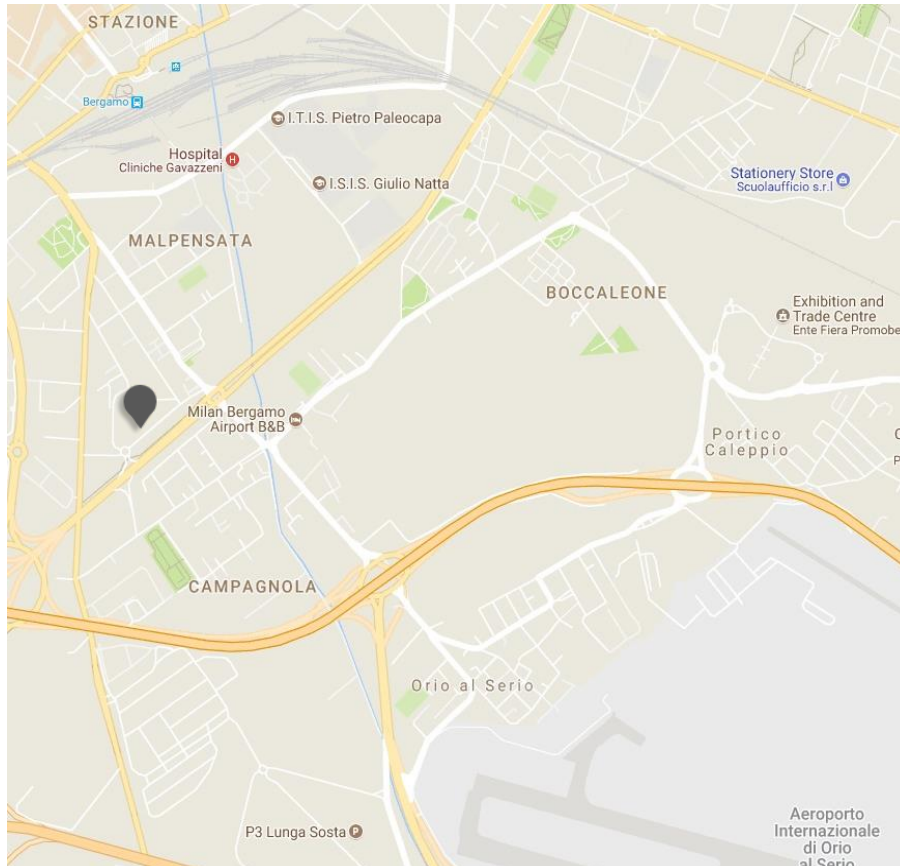

STARHOTELS®

PREMIUM

Cristallo Palace
BERGAMO

Cristallo Palace

BERGAMO

*Inspired by the past,
looking at the future*

Connect with business and culture at the Cristallo Palace, Bergamo. Set on the city's south side, it's easy to reach the motorway, railway station, airport or – in a few minutes – the winding medieval streets of the Città Alta. Inspired by the past but looking to the future, the hotel has seven meeting rooms for up to 450 delegates and 90 bedrooms. And, after a hard day's work, enjoy some indulgence: Cristallo Palace's restaurant L'Antica Perosa by Eataly is renowned for its exquisite dining and refined ambience.

Cristallo Palace

BERGAMO

Location

In the South of Bergamo, on the ring-road near the area of Porta Nuova. 2 km from the city center and 3 km from the airport.

Distances

Railway station: Km 1

Highway: Km 1

Fairgrounds: