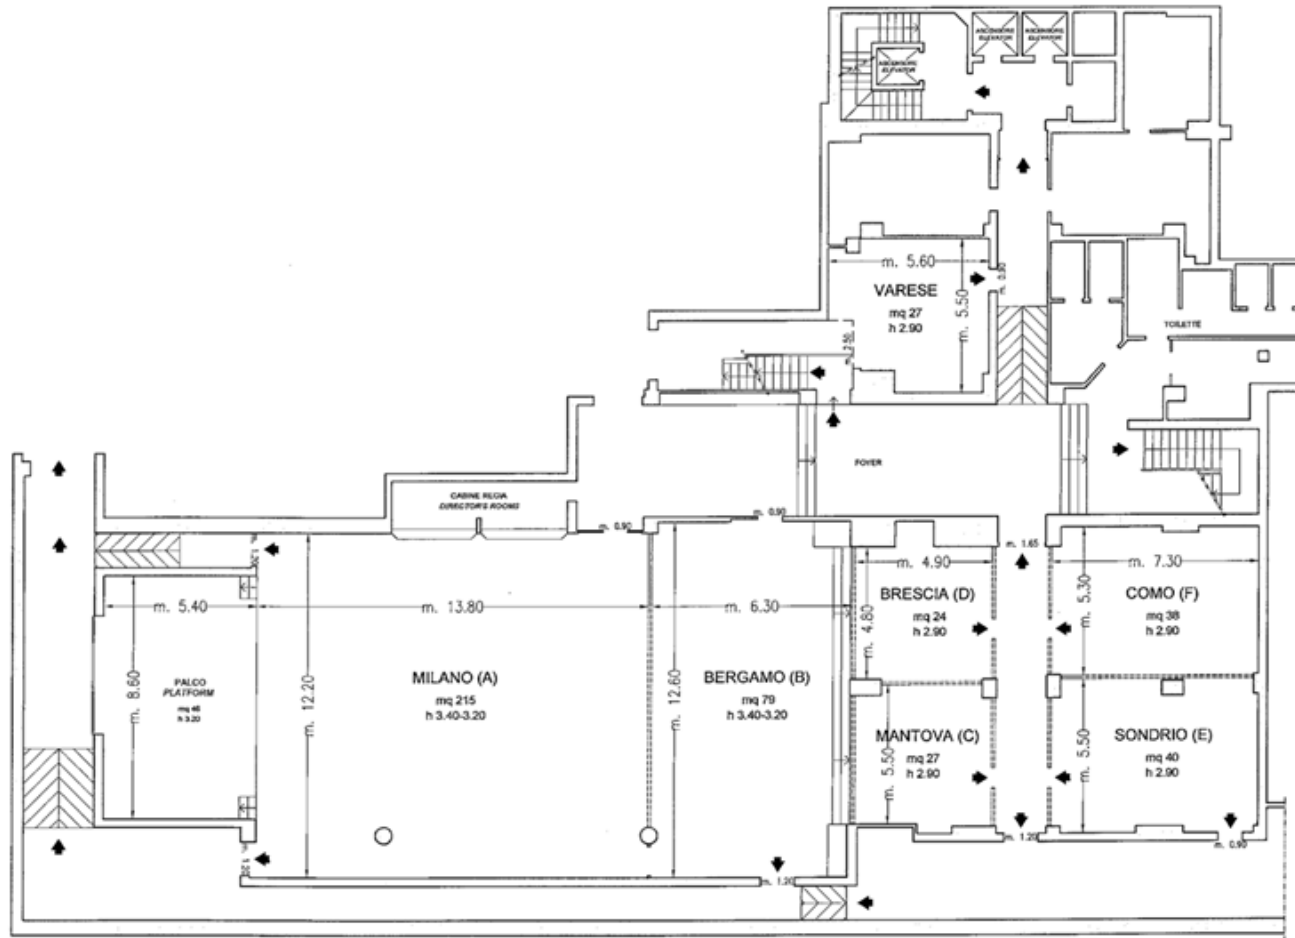

Cristallo Palace

BERGAMO

Piano -1 / Basement

◆ Uscite di sicurezza / Emergency Exits

- - - - - Finestre / Windows

⋯⋯⋯ Pareti mobili / Modular Walls

□ Colonne / Columns